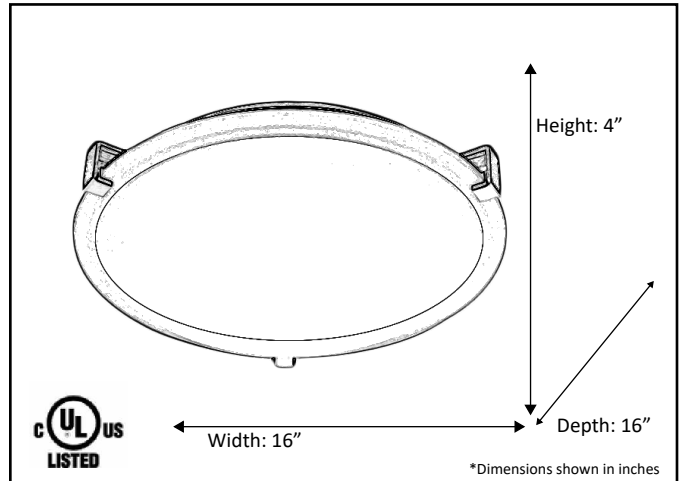

*Lamps not included

Available Finishes		Glass Finishes	
	WH: White		WH: White
	CH: Chrome		TS: Tea Stained
	BN: Brushed Nickel		
	MB: Matte Black		
	RB: Rubbed Bronze