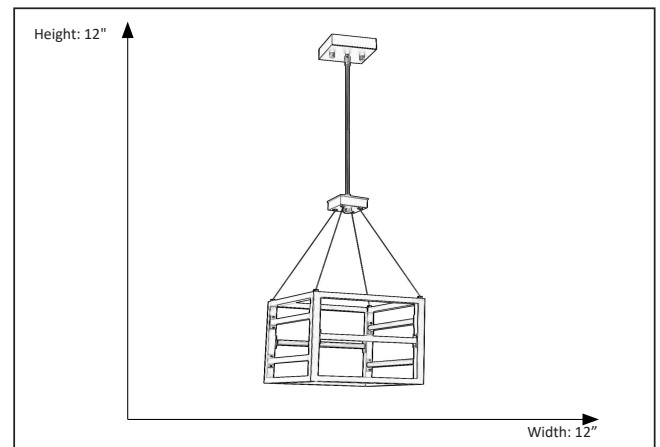

### Small LED 12" Square Pendant

#### Features

Item Number	7-70277
Finish	Matte Black
Lamp Info	Integrated LED
Dimensions	12\"H x 12\"W
Material	Steel
Glass Finish	No Glass
Max Wattage	25 Watt
Listed	Dry Location Listed