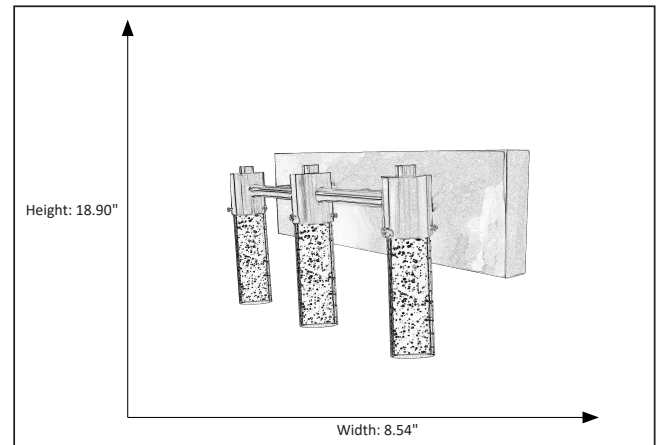

7-70268

Sofi LED Rectangle Vanity - NK Seeded Glass

Description

The Sofi LED Rectangle Vanity Light with Seeded Glass is a 3-LED vanity light that creates a calming atmosphere for a bathroom along with bringing a rich, modern look.

Features

Item Number	7-70268
Finish	Brushed Nickel
Dimensions	18.90" H x 8.54" W x 5.86" E
Lamp Info	3 x 15W
Lamps Included	Yes (LED Integrated)
Bulb Base	Integrated LED
Kelvin	4000K
Warranty	1 year material/workmanship warranty
Listed	Damp Rated
Shipped Weight	9.856 Lb
Location	Indoor