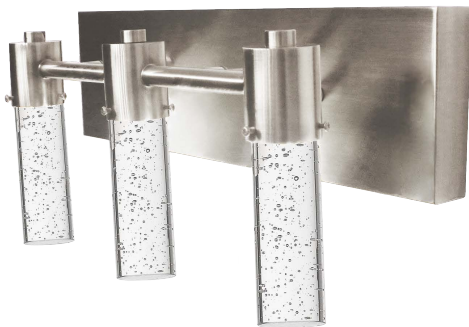

7-70268

Sofi LED Rectangle Vanity - NK Seeded Glass

Description

The Sofi LED Rectangle Vanity Light with Seeded Glass is a 3-LED vanity light that creates a calming atmosphere for a bathroom along with bringing a rich, modern look.

Features

Item Number	7-70268
Finish	Brushed Nickel
Dimensions	18.90" H x 8.54" W x 5.86" E
Lamp Info	3 x 15W
Lamps Included	Yes (LED Integrated)
Bulb Base	Integrated LED
Kelvin	4000K
Warranty	1 year material/workmanship warranty
Listed	Damp Rated
Shipped Weight	9.856 Lb
Location	Indoor

Electrical

Fixture requires a grounded electrical supply line to 120 volts AC.

Installation

Fixture attaches to electrical junction box securely anchored in wall or ceiling. All mounting hardware included.