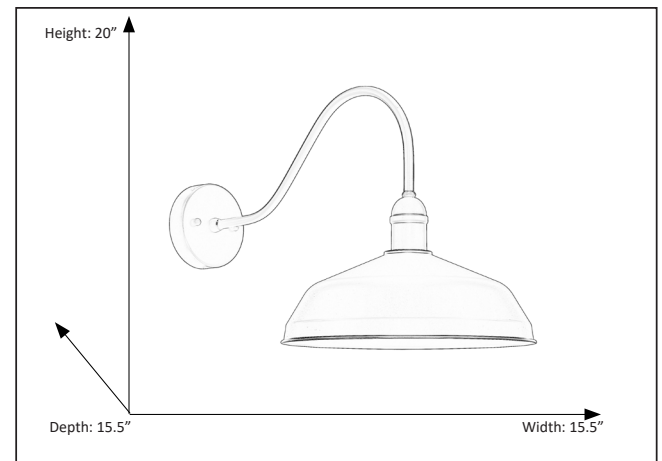

GIA

1-Light Matte Black Gooseneck Barn Light

Bottom View

Description

Utility and style come together in this GIA Vivio Lighting gooseneck barn light. The GIA is a classic gooseneck light for a traditional barn setting or front porch as exterior lighting. It is also perfect for indoors. The barn light offers both functionality and design with a classic gooseneck style arm.

Features

Item Number	7-70067
Finish	Matte Black
Family	Gia
Dimensions (HxWxD)	20"H x 15.5"W x 15.5"D
Lamp Info	1 x E27 Base
Item Weight	9.50 Lb
Shipped Weight	10.50 Lb
Location	Indoor and Outdoor

Electrical