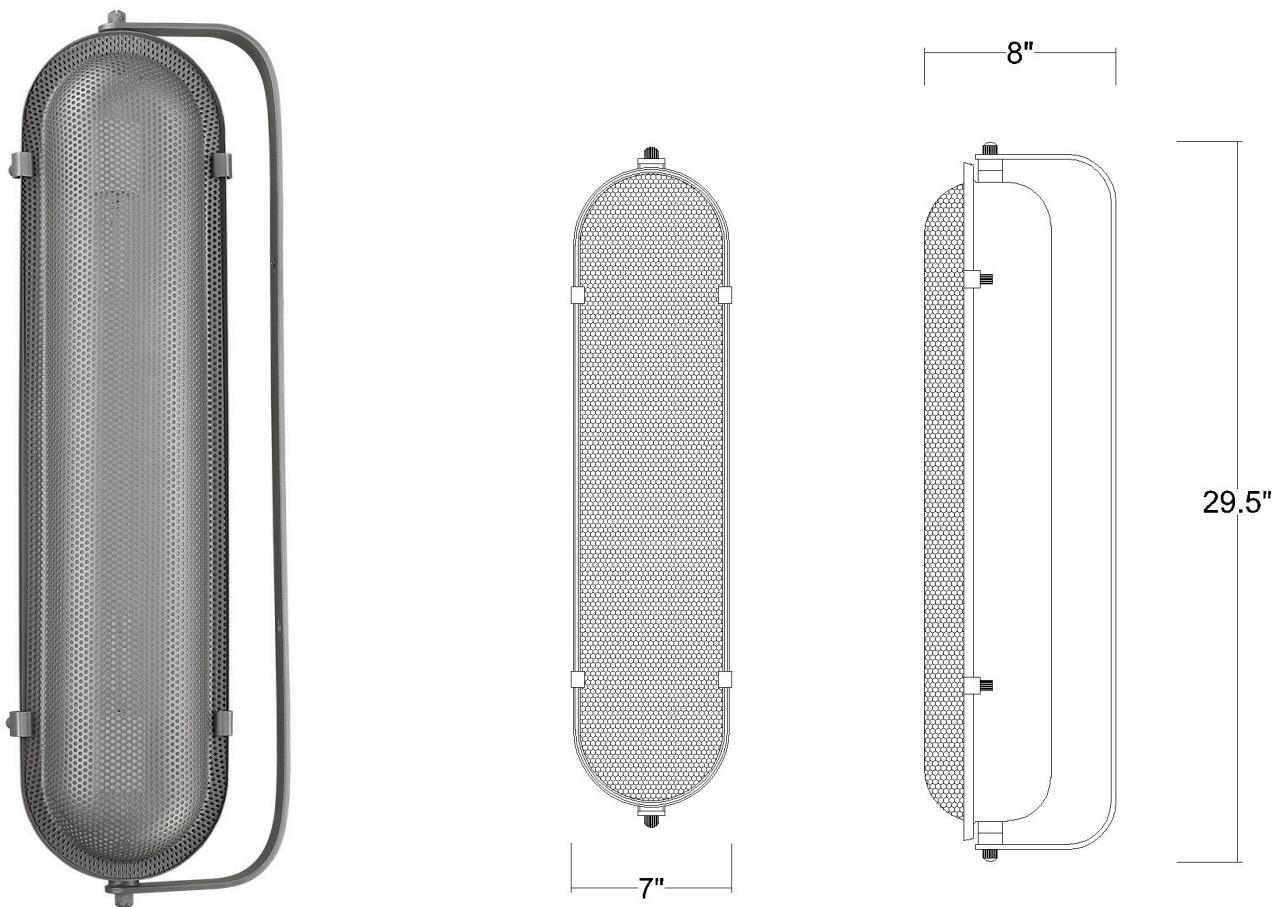

TW40050GY

TERRA 2-LIGHT WALL SCONCE

Description:	Terra 2-Light Wall Sconce
Finish:	Gray
Dimensions:	29-1/2" L x 7" W x 8" ext. Height on center: NA
Bulbs:	2-60W Med.
Installed Weight:	13.2 lbs.
Certification:	ETL

Material:	Steel
Shades:	Steel
Glass:	NA
Back Plate Dimensions:	26" x 1-1/4"
Cord:	8' gray plug-in
Switch:	On/off line
Additional Finishes:	NA